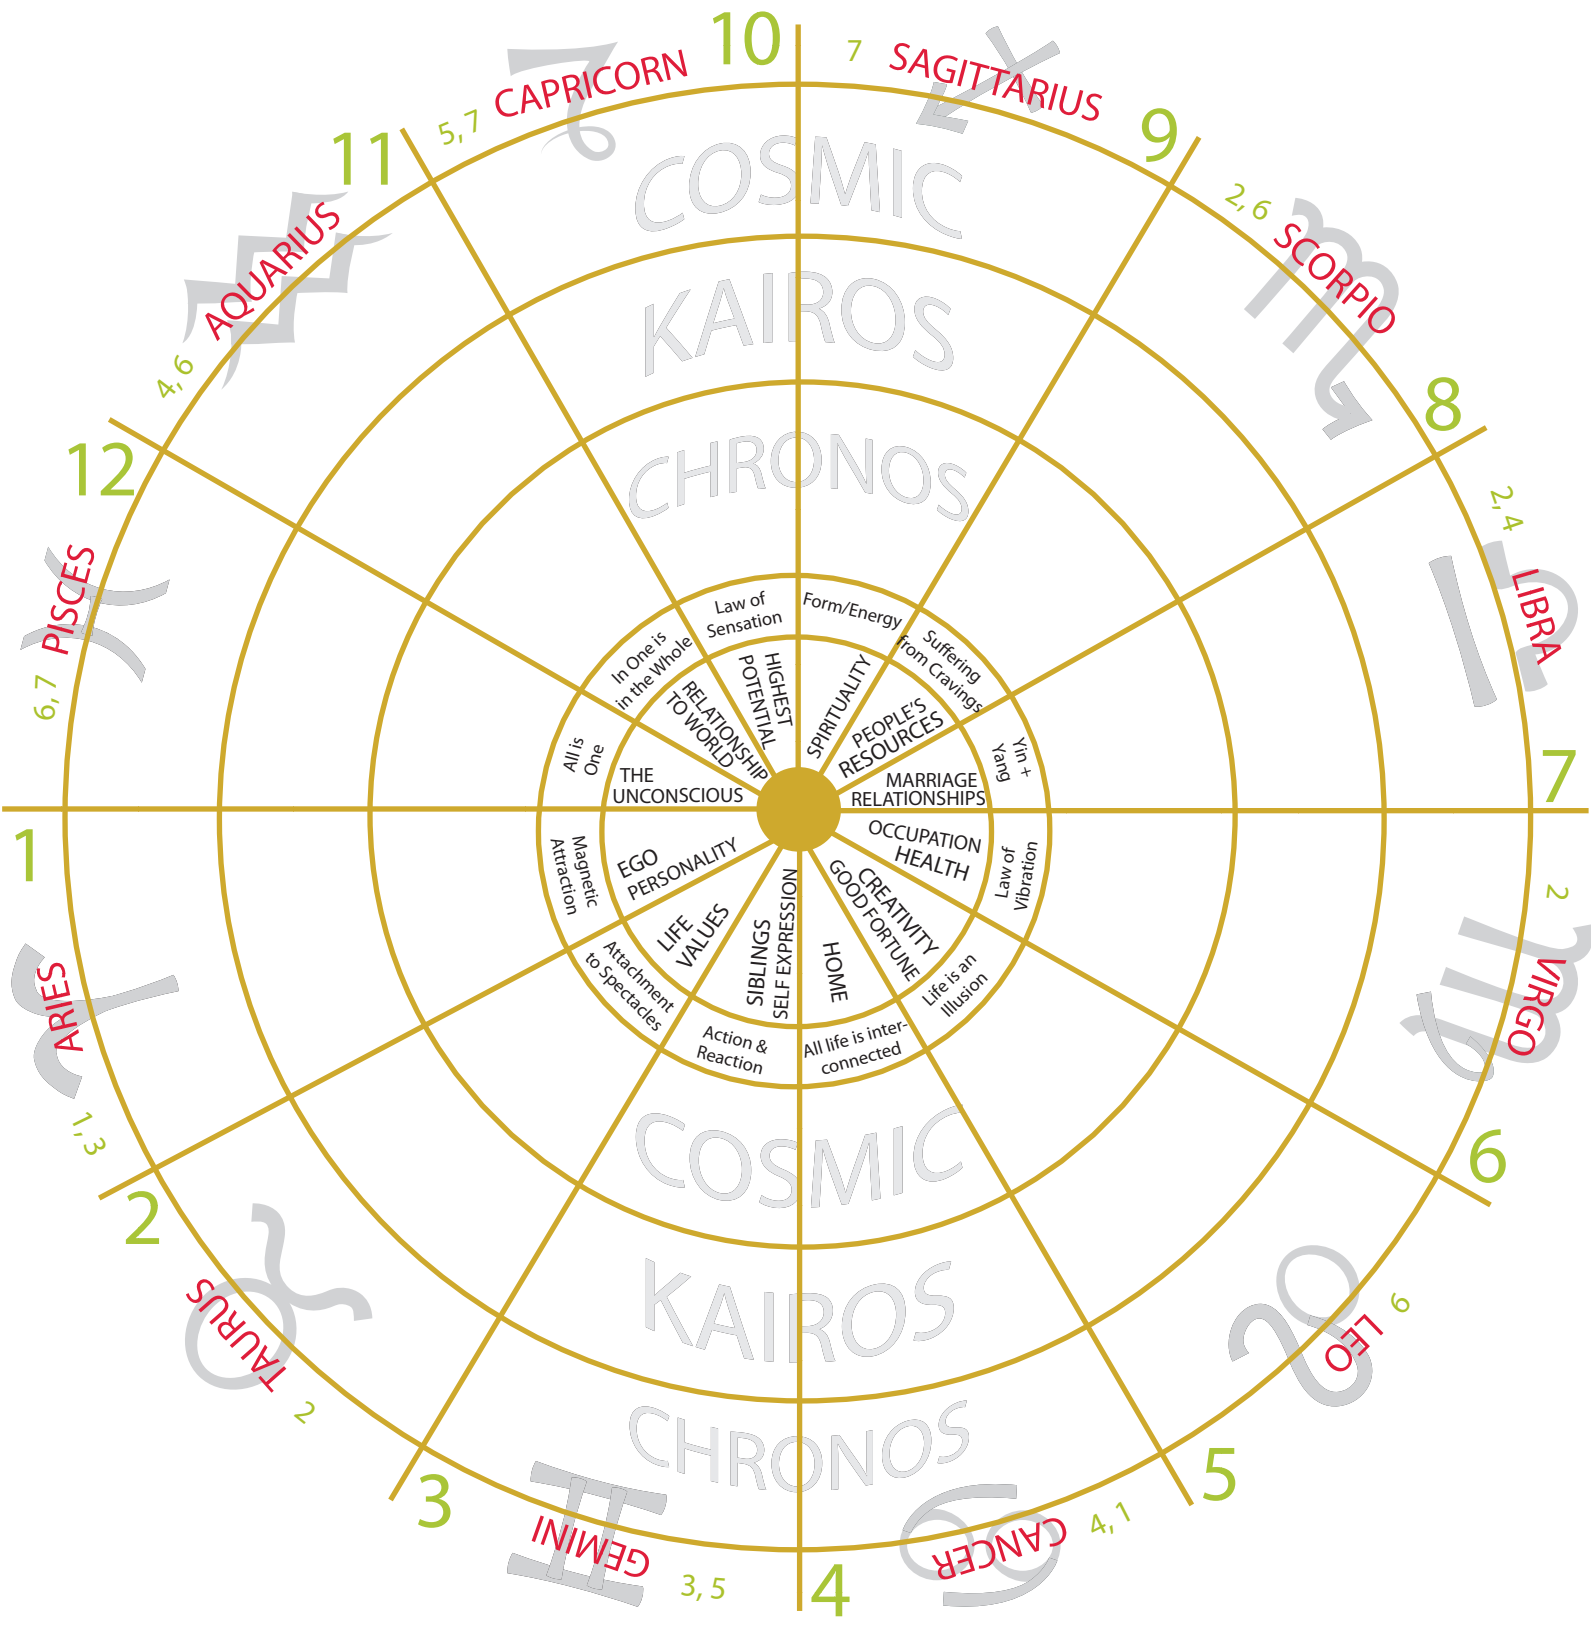

Fate

ARCHETYPE WHEEL

Destiny

FATE & DESTINY CHART